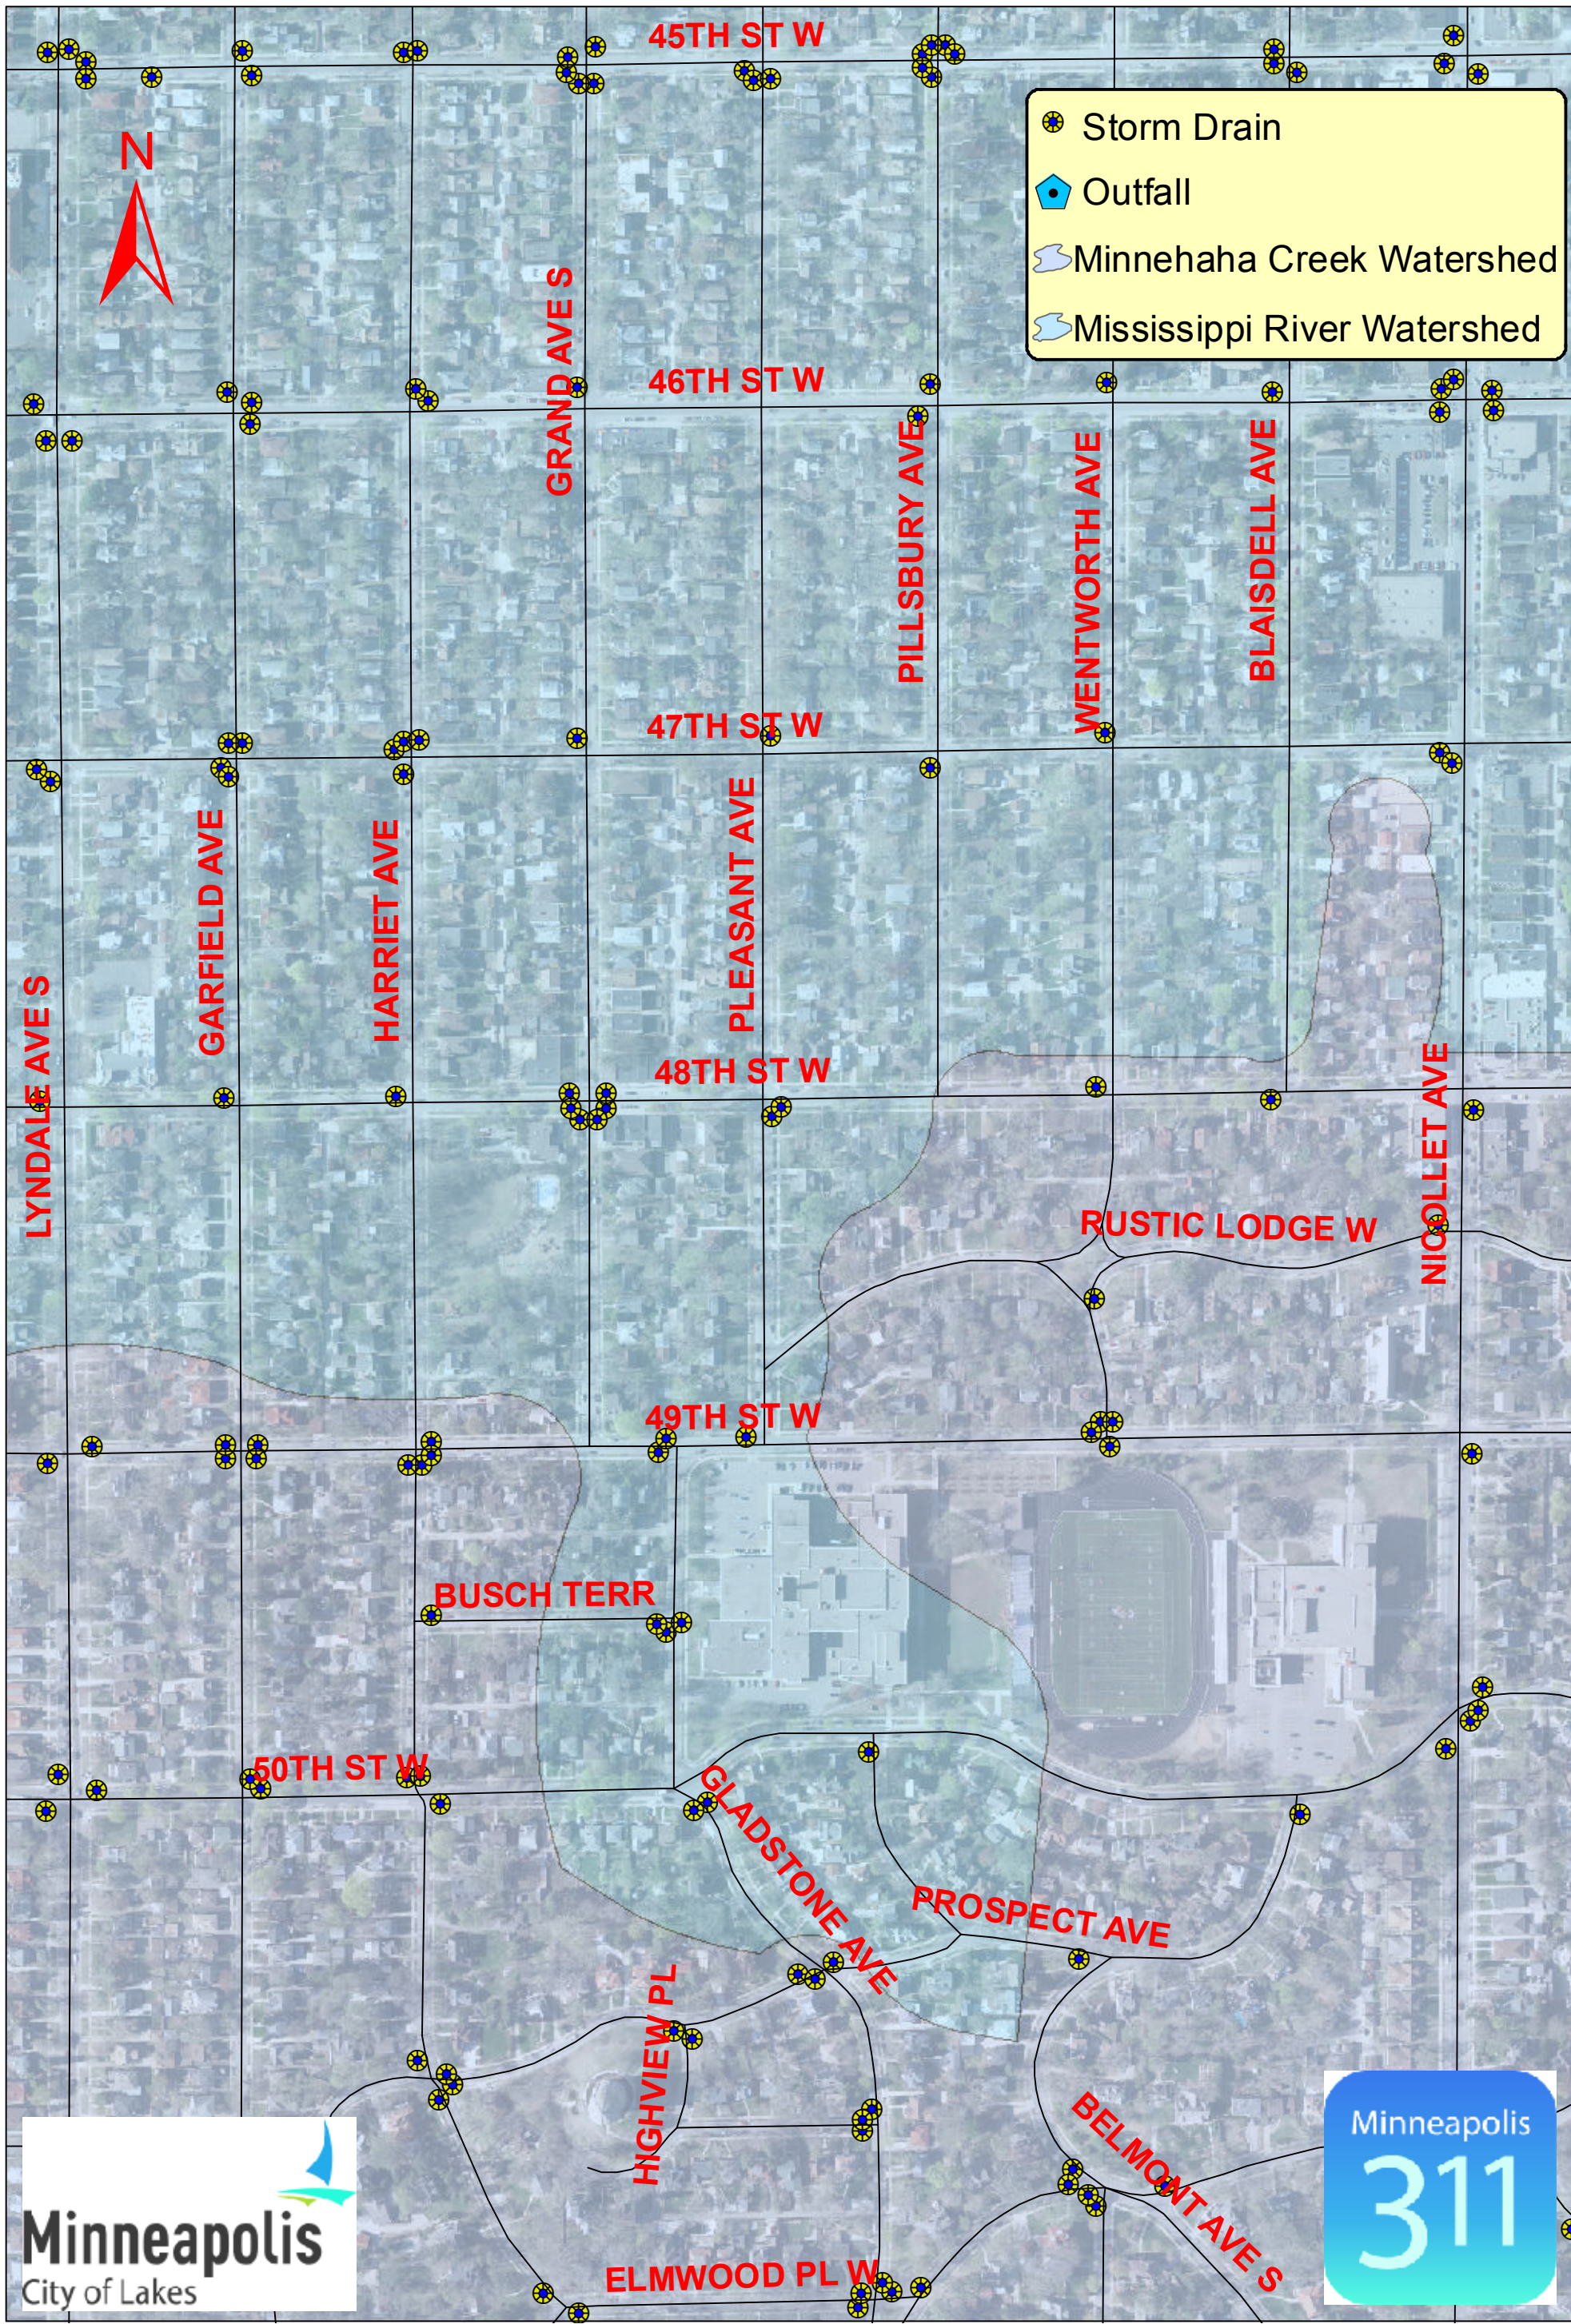

Tangletown Stenciling Map -Drains to Mississippi River & Minnehaha Creek

Litter Be Gone

Gabe Moreno - 507-261-9128